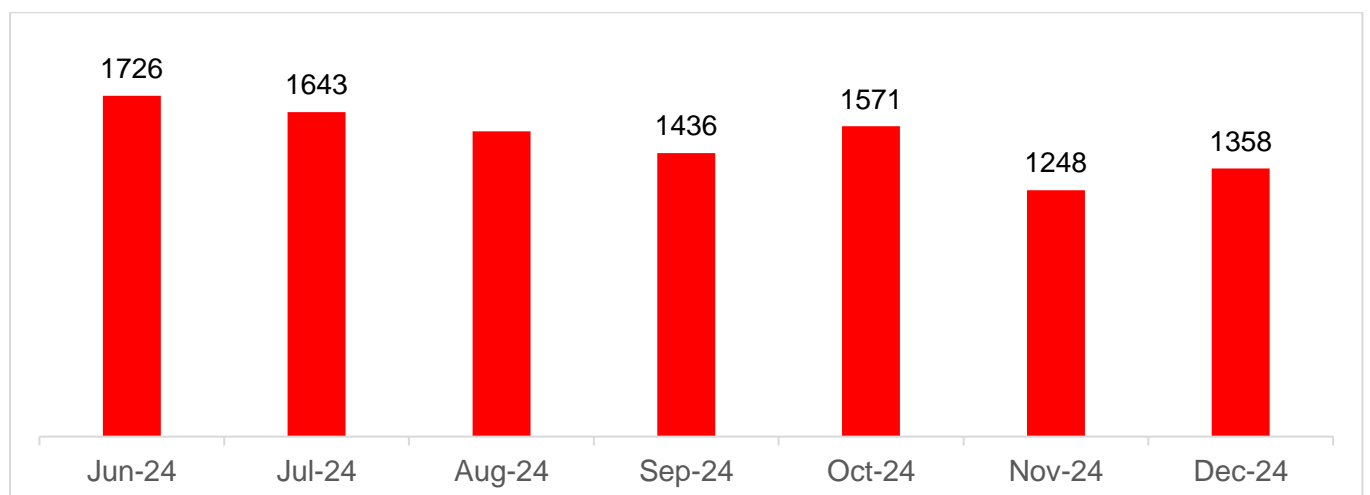

1.2 Park Patrols