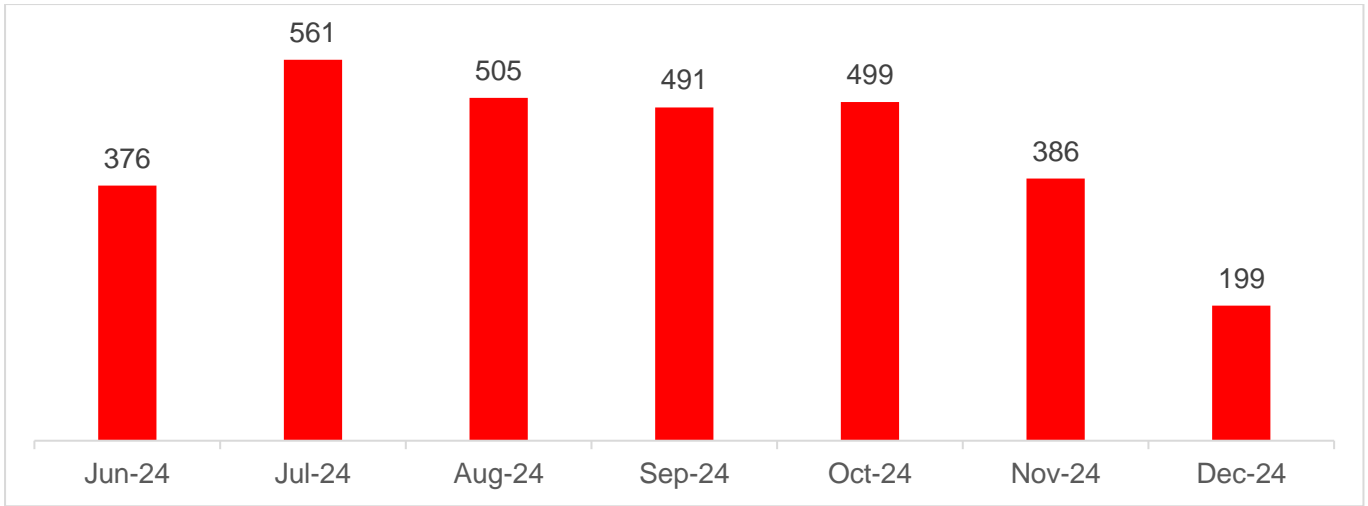

Appendix 1 LET Performance Data

The table below shows the data for the period between June 2024 and December 2024.

Jun to Dec 2024	
Total Investigations	4239
Total FPNs issued	1557
Patrols in HRA estates and/or blocks	5566
Patrol hours in parks	1122
Patrol hours in estates and/or blocks	3517
Patrol hours in public realm	9260

2.0 ASB Patrols Housing

2.1 ASB Patrols Parks

2.2 ASB Drink / Alcohol Monitoring & Interventions

2.3 ASB Drugs Monitoring & Interventions

2.5 FPN by Month

2.6 Street Population (Engagement/Referral)