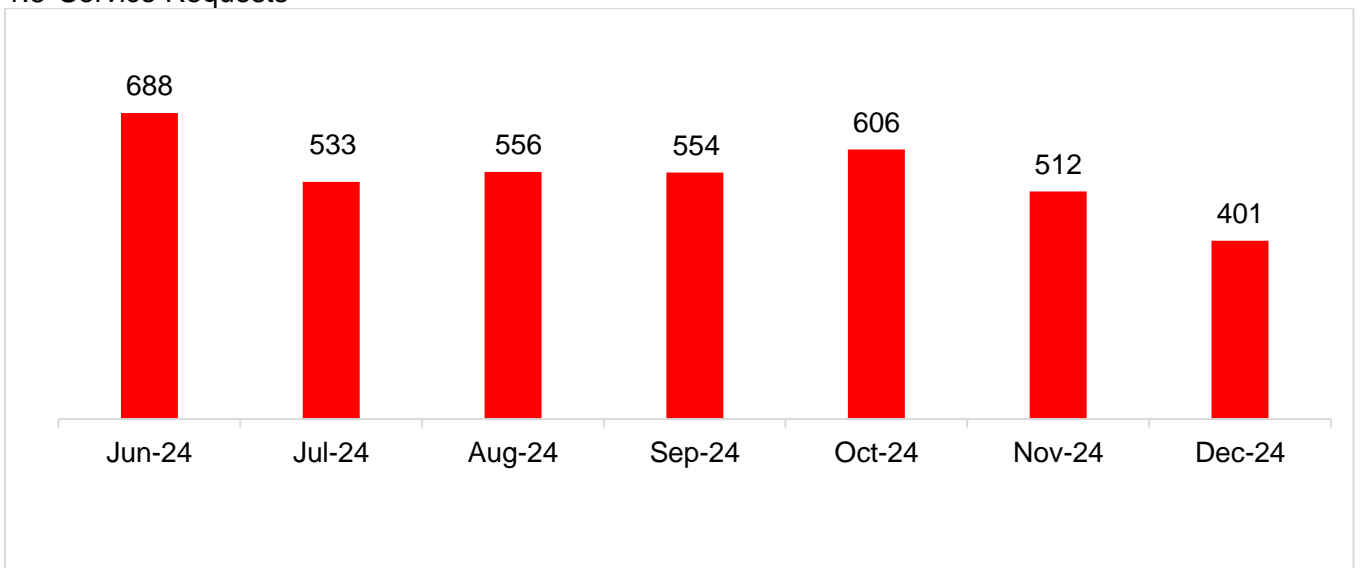

Appendix 1 LET Performance Data

The table below shows the data for the period between June 2024 and December 2024.

Jun to Dec 2024	
Total Investigations	4239
Total FPNs issued	1557
Patrols in HRA estates and/or blocks	5566
Patrol hours in parks	1122
Patrol hours in estates and/or blocks	3517
Patrol hours in public realm	9260

1.1 All LET Patrols

1.2 Park Patrols

1.3 Housing Patrols

1.4 Highway and District Centre Patrols

1.5 Service Requests

1.6 ASB Service Requests

1.7 ASB Targeted Patrols

1.9 ASB Patrols Highways and District Centres