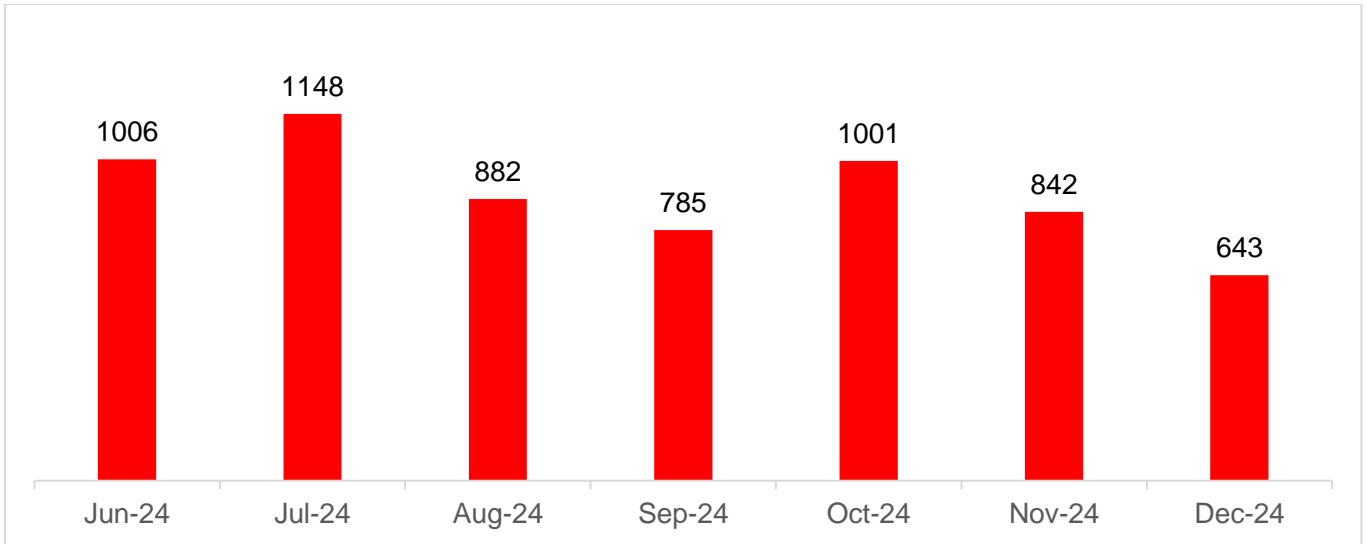

2.1 ASB Patrols Parks

2.2 ASB Drink / Alcohol Monitoring & Interventions

2.3 ASB Drugs Monitoring & Interventions