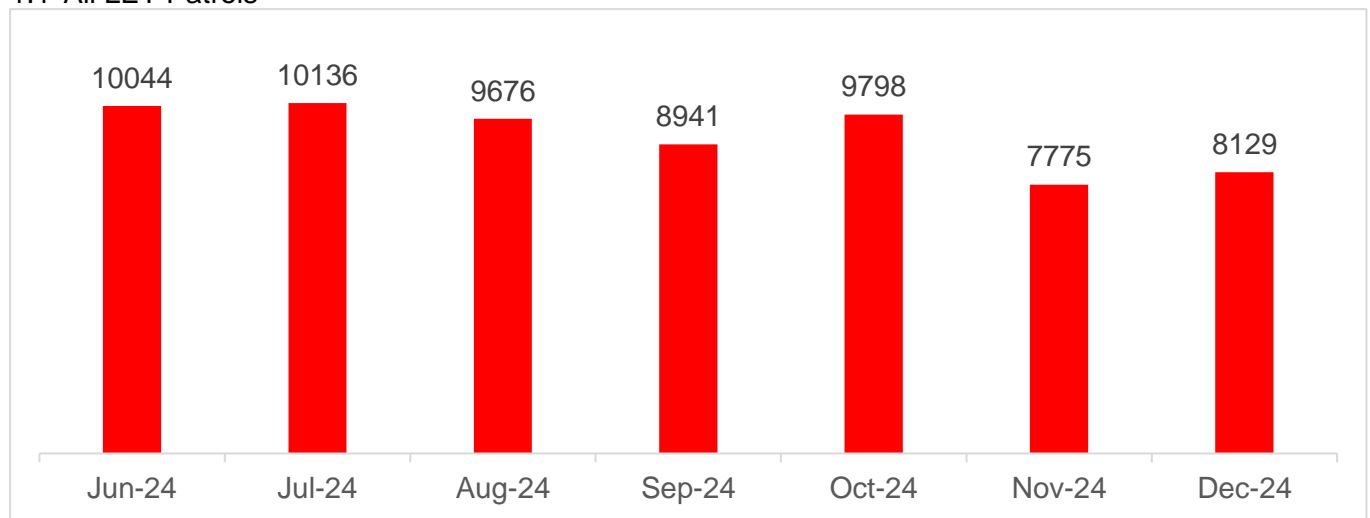

Appendix 1 LET Performance Data

The table below shows the data for the period between June 2024 and December 2024.

Jun to Dec 2024	
Total Investigations	4239
Total FPNs issued	1557
Patrols in HRA estates and/or blocks	5566
Patrol hours in parks	1122
Patrol hours in estates and/or blocks	3517
Patrol hours in public realm	9260

1.1 All LET Patrols