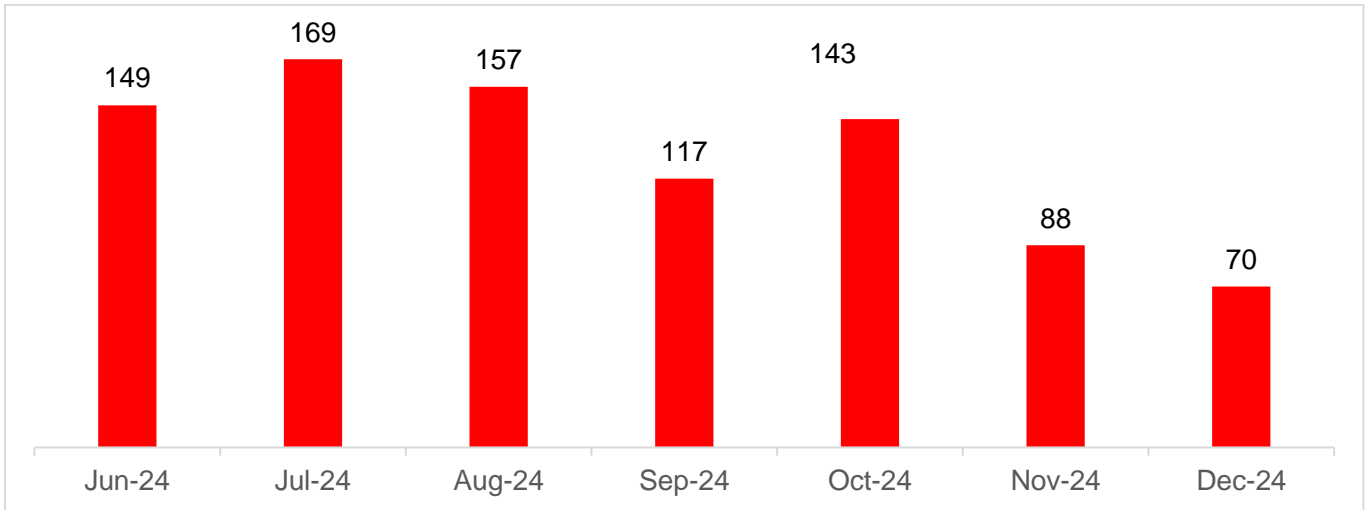

2.1 ASB Patrols Parks