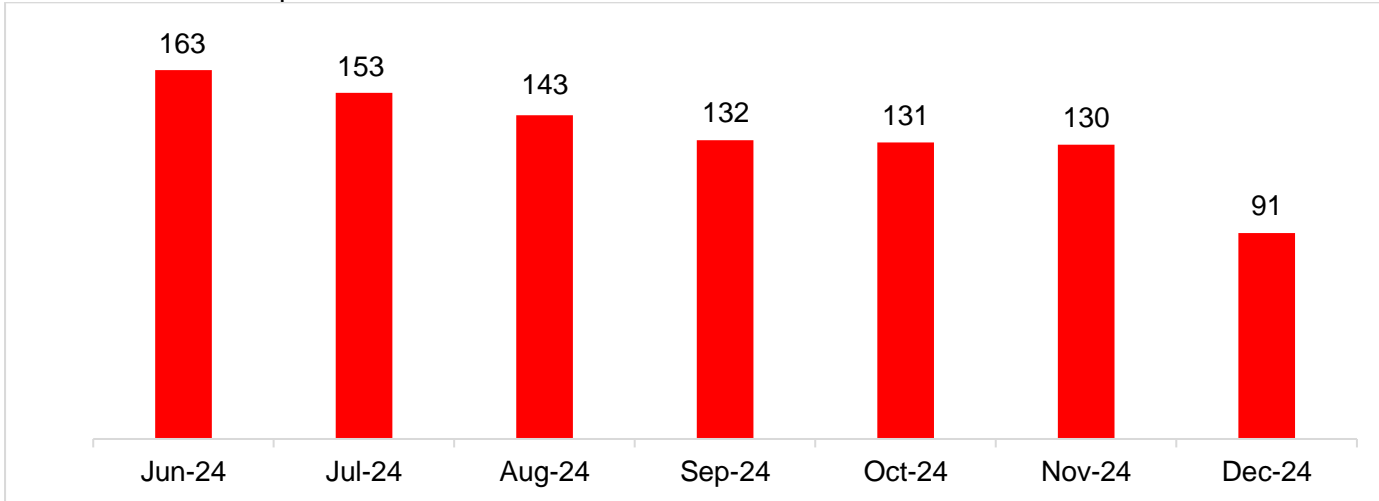

Appendix 1 LET Performance Data

The table below shows the data for the period between June 2024 and December 2024.

Jun to Dec 2024	
Total Investigations	4239
Total FPNs issued	1557
Patrols in HRA estates and/or blocks	5566
Patrol hours in parks	1122
Patrol hours in estates and/or blocks	3517
Patrol hours in public realm	9260

1.1 All LET Patrols

1.2 Park Patrols

1.3 Housing Patrols

1.4 Highway and District Centre Patrols

1.5 Service Requests

1.6 ASB Service Requests

1.7 ASB Targeted Patrols

1.9 ASB Patrols Highways and District Centres