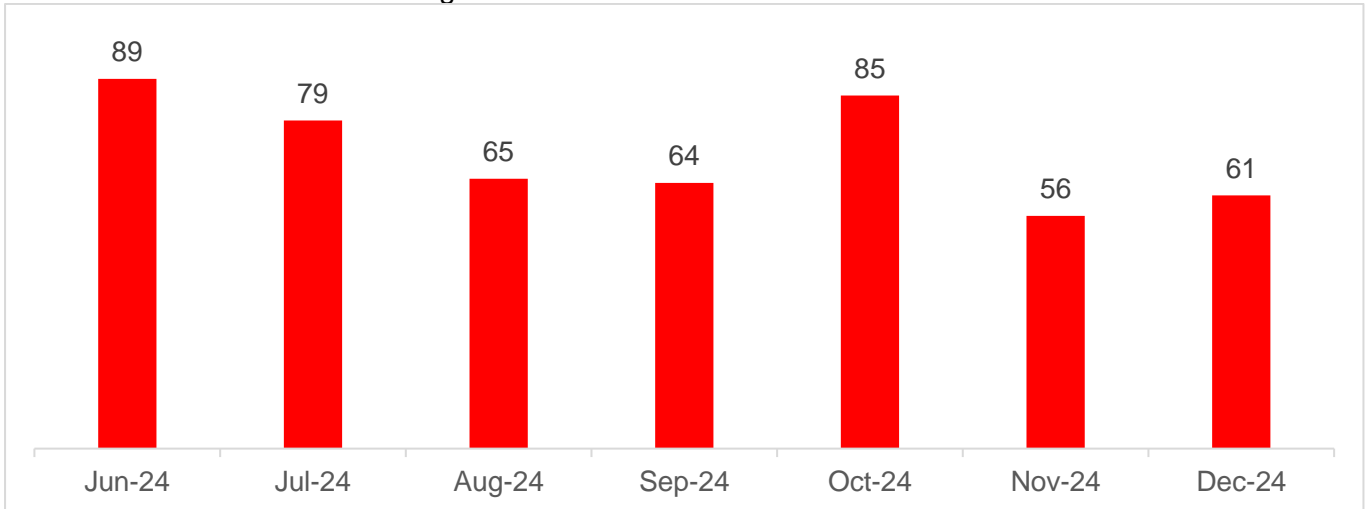

2.2 ASB Drink / Alcohol Monitoring & Interventions

2.3 ASB Drugs Monitoring & Interventions