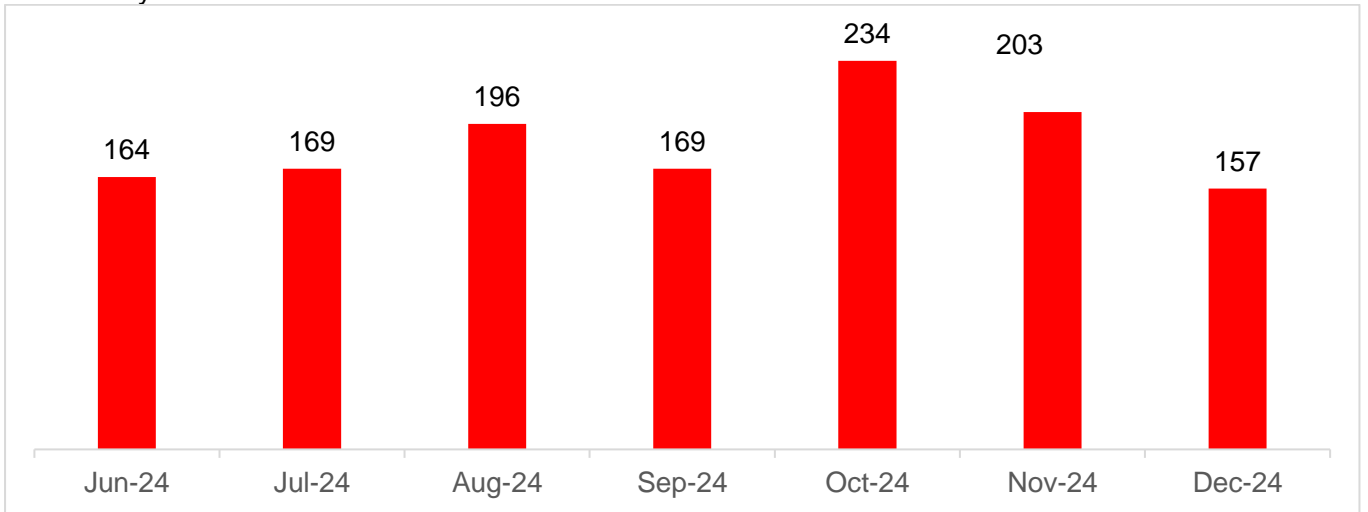

Appendix 1 LET Performance Data

The table below shows the data for the period between June 2024 and December 2024.

Jun to Dec 2024	
Total Investigations	4239
Total FPNs issued	1557
Patrols in HRA estates and/or blocks	5566
Patrol hours in parks	1122
Patrol hours in estates and/or blocks	3517
Patrol hours in public realm	9260

2.0 ASB Patrols Housing

2.1 ASB Patrols Parks

2.2 ASB Drink / Alcohol Monitoring & Interventions

2.3 ASB Drugs Monitoring & Interventions

2.5 FPN by Month

2.6 Street Population (Engagement/Referral)