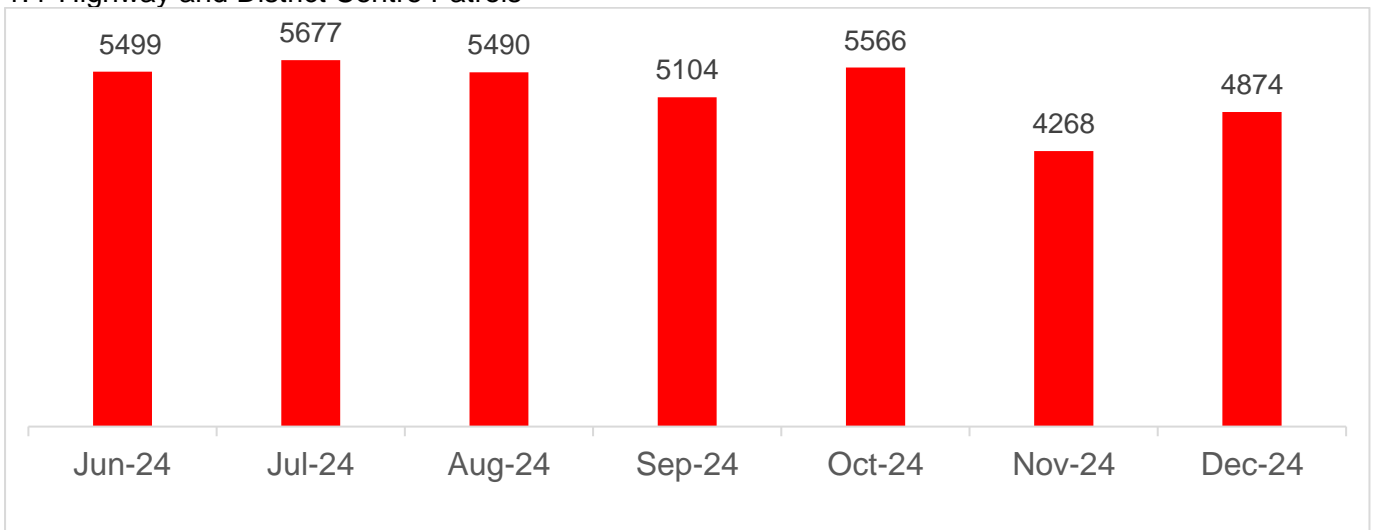

Appendix 1 LET Performance Data

The table below shows the data for the period between June 2024 and December 2024.

Jun to Dec 2024	
Total Investigations	4239
Total FPNs issued	1557
Patrols in HRA estates and/or blocks	5566
Patrol hours in parks	1122
Patrol hours in estates and/or blocks	3517
Patrol hours in public realm	9260

1.1 All LET Patrols

1.2 Park Patrols

1.3 Housing Patrols

1.4 Highway and District Centre Patrols

1.5 Service Requests

1.6 ASB Service Requests

1.7 ASB Targeted Patrols

1.9 ASB Patrols Highways and District Centres