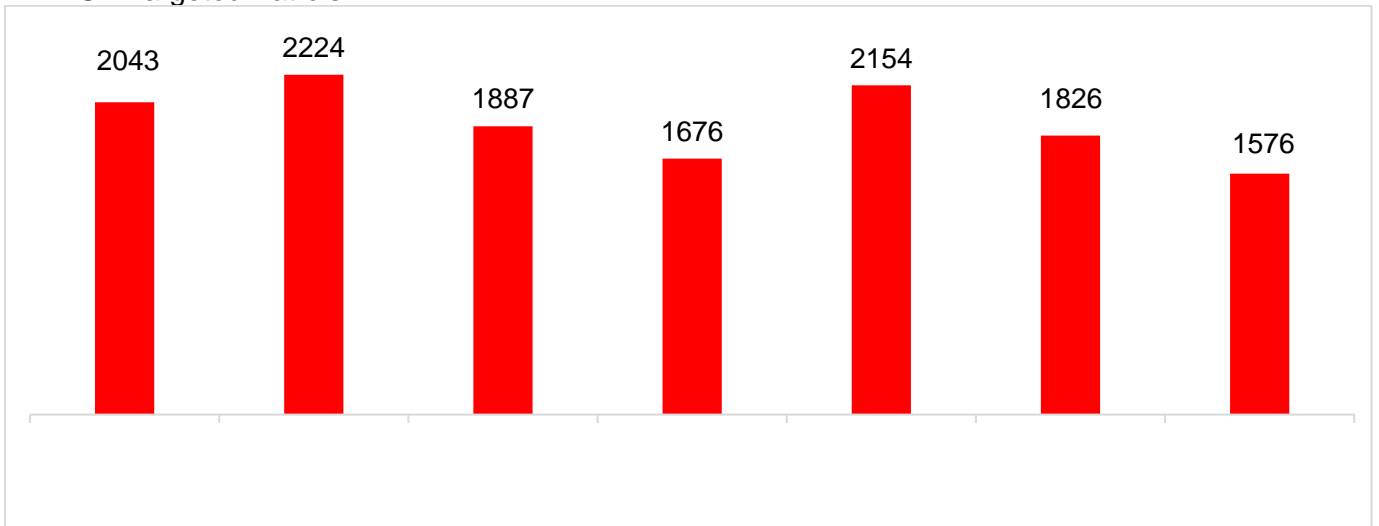

Appendix 1 LET Performance Data

The table below shows the data for the period between June 2024 and December 2024.

Jun to Dec 2024	
Total Investigations	4239
Total FPNs issued	1557
Patrols in HRA estates and/or blocks	5566
Patrol hours in parks	1122
Patrol hours in estates and/or blocks	3517
Patrol hours in public realm	9260

1.1 All LET Patrols

1.2 Park Patrols

1.3 Housing Patrols

1.4 Highway and District Centre Patrols

1.5 Service Requests

1.6 ASB Service Requests

1.7 ASB Targeted Patrols

1.9 ASB Patrols Highways and District Centres