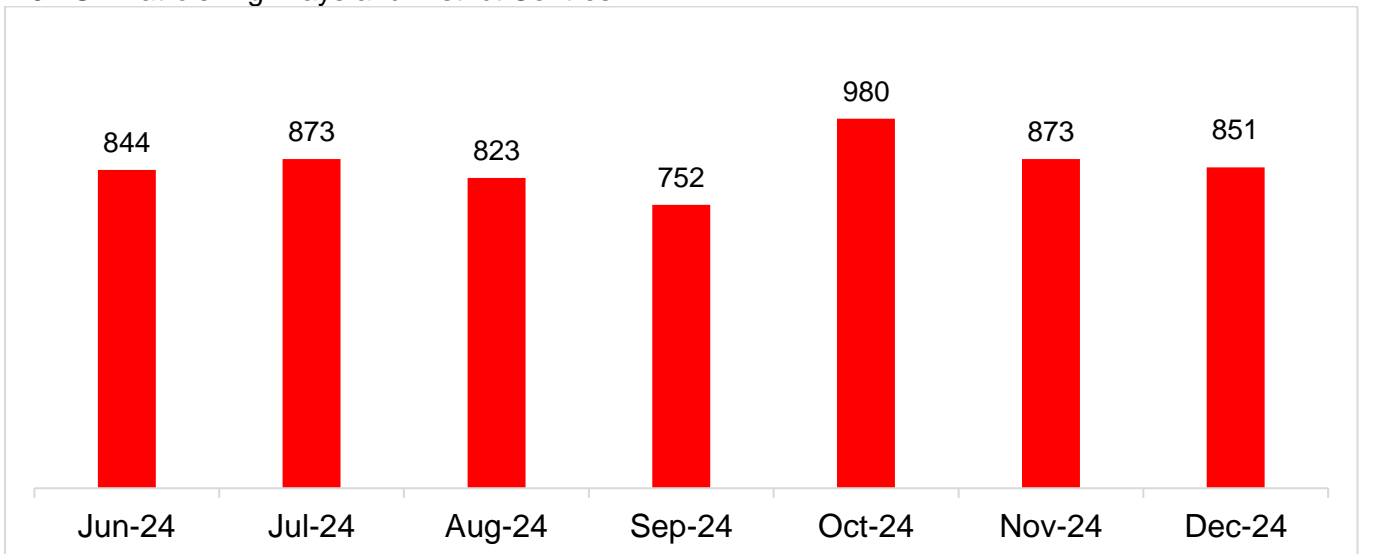

Appendix 1 LET Performance Data

The table below shows the data for the period between June 2024 and December 2024.

Jun to Dec 2024	
Total Investigations	4239
Total FPNs issued	1557
Patrols in HRA estates and/or blocks	5566
Patrol hours in parks	1122
Patrol hours in estates and/or blocks	3517
Patrol hours in public realm	9260

1.1 All LET Patrols

1.2 Park Patrols

1.3 Housing Patrols

1.4 Highway and District Centre Patrols

1.5 Service Requests

1.6 ASB Service Requests

1.7 ASB Targeted Patrols

1.9 ASB Patrols Highways and District Centres