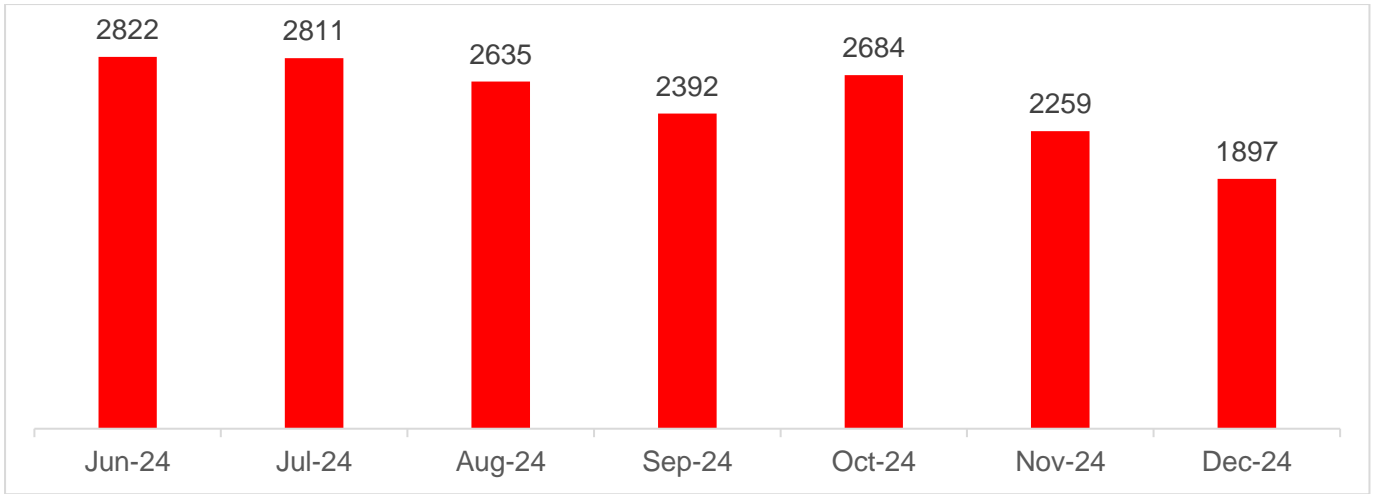

1.4 Highway and District Centre Patrols

1.5 Service Requests